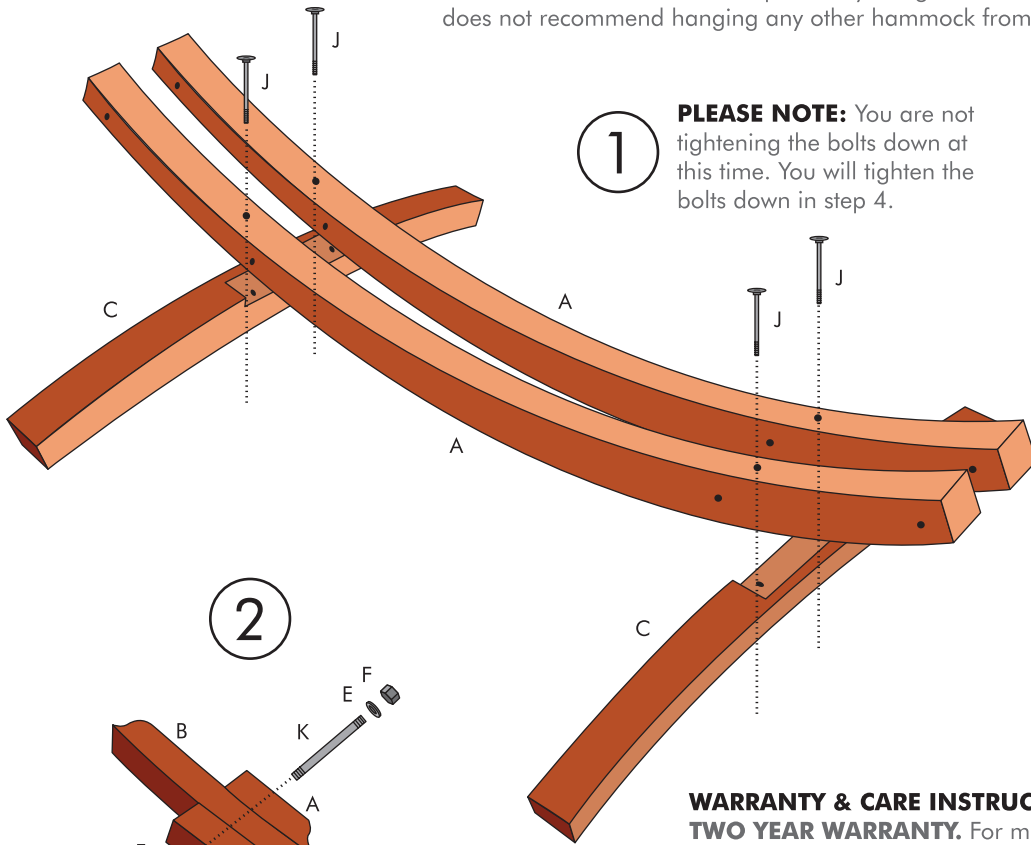

CAUTION!

DO NOT JUMP OR BOUNCE IN THE ARK STAND; DOING SO MAY CAUSE SERIOUS INJURY OR DEATH!

The Ark Stand's maximum weight capacity is 450 lbs. Do not exceed maximum weight capacity. Inspect hooks, and hardware before each use for rust or loosening that makes the stand unsafe to use. It may be necessary to tighten the hardware each time before using the Ark Stand due to hot or cold weather conditions. Inspect the overall condition of the stand before each use. Children should not use the stand without adult supervision.