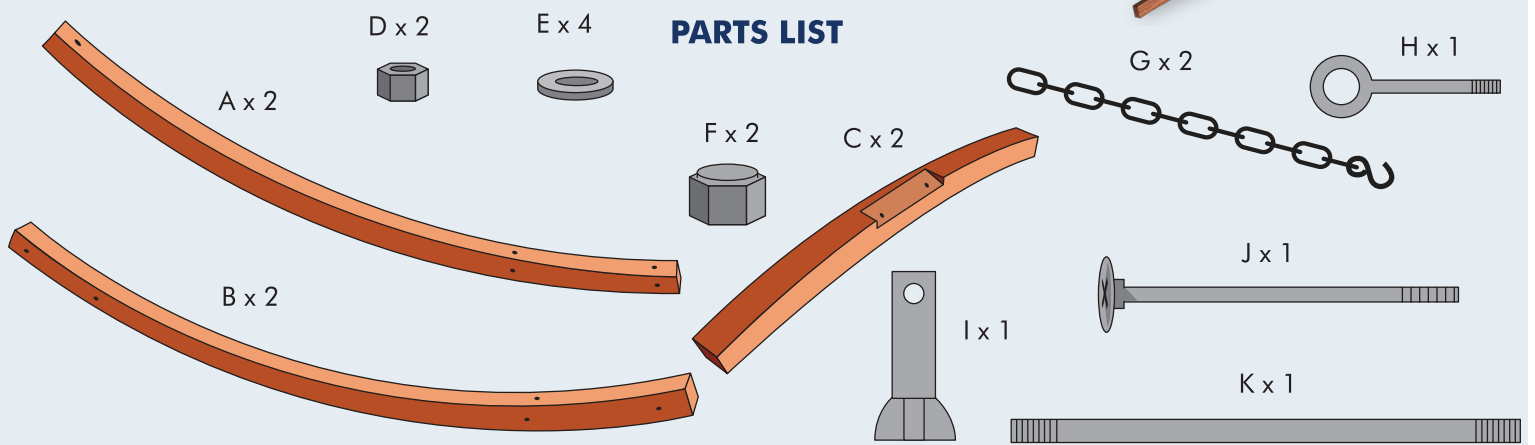

Ark Stand

Assembly Guide

Make sure all of the above pieces are included prior to assembling your Double Nami Chair. If anything is missing, please contact Hammaka at 877-426-6252.

PLEASE NOTE: This stand is specifically designed to hang the Hammaka Hammocks. Hammaka does not recommend hanging any other hammock from this stand as they may not be compatible.

CAUTION!

DO NOT JUMP OR BOUNCE IN THE ARK STAND; DOING SO MAY CAUSE SERIOUS INJURY OR DEATH!

The Ark Stand's maximum weight capacity is 450 lbs. Do not exceed maximum weight capacity. Inspect hooks, and hardware before each use for rust or loosening that makes the stand unsafe to use. It may be necessary to tighten the hardware each time before using the Ark Stand due to hot or cold weather conditions. Inspect the overall condition of the stand before each use. Children should not use the stand without adult supervision.